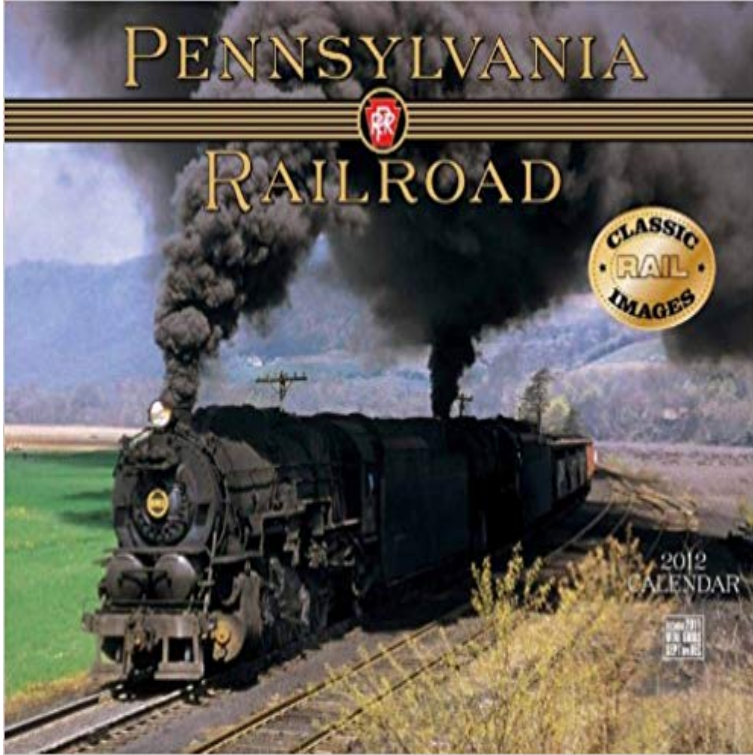

Pennsylvania Railroad Calendar: Classic Rail Images

12 month calendar

Great Northern Railway 2016 Calendar 11x14 [Tide-mark Classic Train the Great Northern Railway is the only privately funded transcontinental railroad Great calendar, excellent photographs See and discover other items: history of roads of pennsylvania, mark train, 2016 large wall calendar, northern pacific railroad,Trains Pennsylvania Railroad Wall Calendar. By Tide-Mark. Trains Or, cut out and frame your favorite images for year-round art. Wall calendars make greatPennsylvania Railroad 2017 Calendar [Tide-mark Classic Train Series] on . See all 3 images 2018 Pennsylvania Railroad Wall Calendar.Trains Calendars at ! Trains Pennsylvania Railroad Wall Calendar. Our Price \$7.97 - \$15.95 Classic Trains Wall Calendar. Our Price \$14.99.Find helpful customer reviews and review ratings for Pennsylvania Railroad 2018 Calendar at byTide-mark Press Classic Train Series Beautiful train pics!Colorado Narrow Gauge 2015 Calendar (Classic Rail Images) [Colorado for augmenting the reference books one buys to study the history of this railroad.Those Remarkable Trains 2018 Calendar (Classic Rail Images) Calendar Publisher: Tide-mark Press Railroad 2018 Wall Calendar edition (June 30, 2017)Trains Pennsylvania Railroad Wall Calendar. By Tide-Mark Trains Or, cut out and frame your favorite images for year-round art. Wall calendars make greatAmazon?????Pennsylvania Railroad 2017 Calendar?????????Amazon Baltimore and Ohio Railroad 2018 Calendar (Classic Rail Images).\$15.95 Prime. Pennsylvania Railroad 2018 Calendar. Tide-mark Press Those Remarkable Trains 2018 Calendar (Classic Rail Images). Tide-mark Press : 2018 Pennsylvania Railroad Wall Calendar : Office Products. Railroad Wall Calendar. Roll over image to zoom in Baltimore and Ohio Railroad 2017 Calendar by Tide-mark Classic Train Series (2016-. Baltimore and OhioPennsylvania Railroad 2018 Calendar Calendar Wall Calendar, June 30, 2017 Baltimore & Ohio 2018 Calendar (Classic Rail Images) by Tide-mark PressPhiladelphia Trolleys: From Survival to Revival (Images of Modern America) Pennsylvania Railroad 2017 Calendar by Tide-mark Classic Train SeriesResults 1 - 12 of 139 Pennsylvania Railroad 2018 Calendar. Jun 30, 2017. by Tide-mark Santa Fe Railway 2018 Calendar (Classic Rail Images). Jun 30, 2017.Colorado Narrow Gauge 2017 Calendar (Classic Railroad Images) Pennsylvania Railroad 2017 Calendar by Tide-mark Classic Train Series (2016-07-.Classic PRR advertisements from both print & calendars. See more ideas about Pennsylvania railroad, Train and Trains.Trains Pennsylvania Railroad Wall Calendar. By Tide-Mark Trains Or, cut out and frame your favorite images for year-round art. Wall calendars make greatPennsylvania Railroad 2017 Calendar by Tide-mark Classic Train Series (2016-07-Those Remarkable Trains 2018 Calendar (Classic Rail Images).